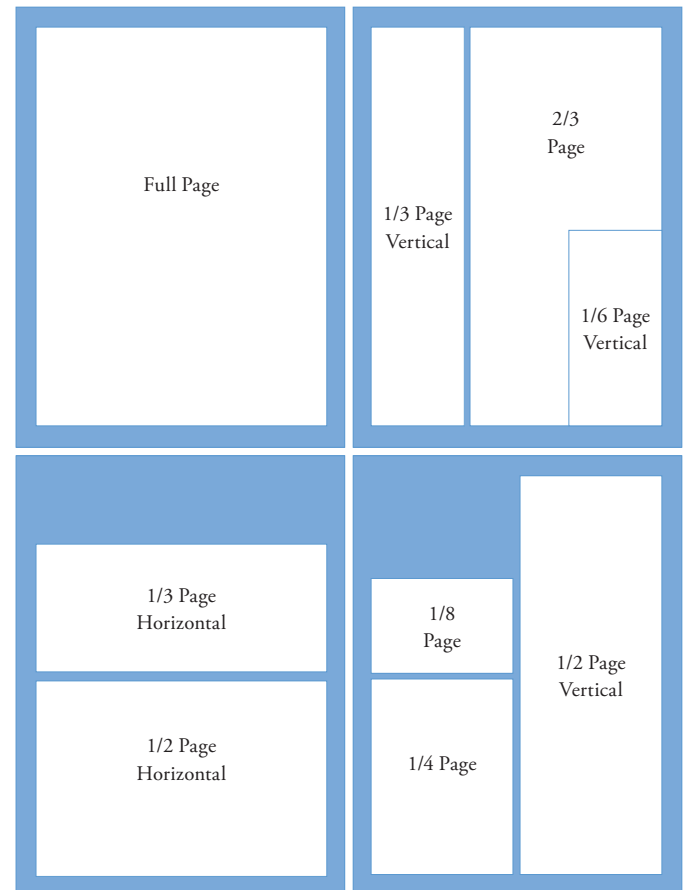

AD SIZES

MAGAZINE SIZE

TRIM SIZE: 8.125" x 10.875"

Bleed Size: 8.375" x 11.125" (live area 7.125" x 9.85")

AD SIZES	Non-Bleed	Bleed
Full page (Ad or Advertorial)	7.175" x 9.85"	8.375" x 11.125" (Live Area: 7.125" x 10.25")
2/3 Page	4.725" x 9.85"	5.6" x 11.125" (Live Area: 4.5" x 10.25")
1/2 Horizontal	7.175" x 4.825"	8.375" x 5.485" (Live Area: 7.125" x 4.575")*
1/2 Vertical	3.5" x 9.85"	4.2" x 11.125" (Live Area: 3.375" x 10.25")
1/3 Horizontal	7.175" x 3"	8.375" x 3.76" (Live Area: 7.125" x 3.125")*
1/3 Vertical	2.85" x 9.85"	3.575" x 11.125" (Live Area: 3.325" x 10.25")
1/4 Page	3.5" x 4.825"	
1/6 Vertical	2.275" x 4.825"	
1/8 Page	3.5" x 2.35"	

*1/2 and 1/3 page horizontal bleed ads will run at the bottom of the page and only bleed on the sides and bottom of ad. Live area for these ads begins at the top of the ad.

For information call our Multimedia Sales Representatives